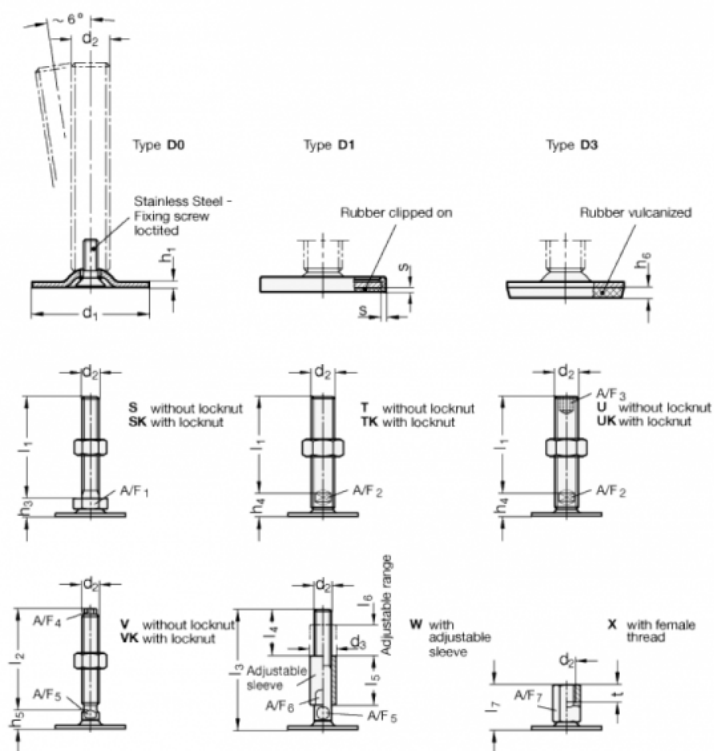

Article number: 204180M20200D3T  
 Description: E+G levelling foot  
 GN 41-80-M20-200-D3-T  
 Note: T Without nut, Wrench flat at the bottom

## Measures

A/F2 = 15  
 d1 = 80  
 d2 = M20  
 h1 = 3  
 h4 = 18  
 h6 = 5  
 l1 = 200  
 s =